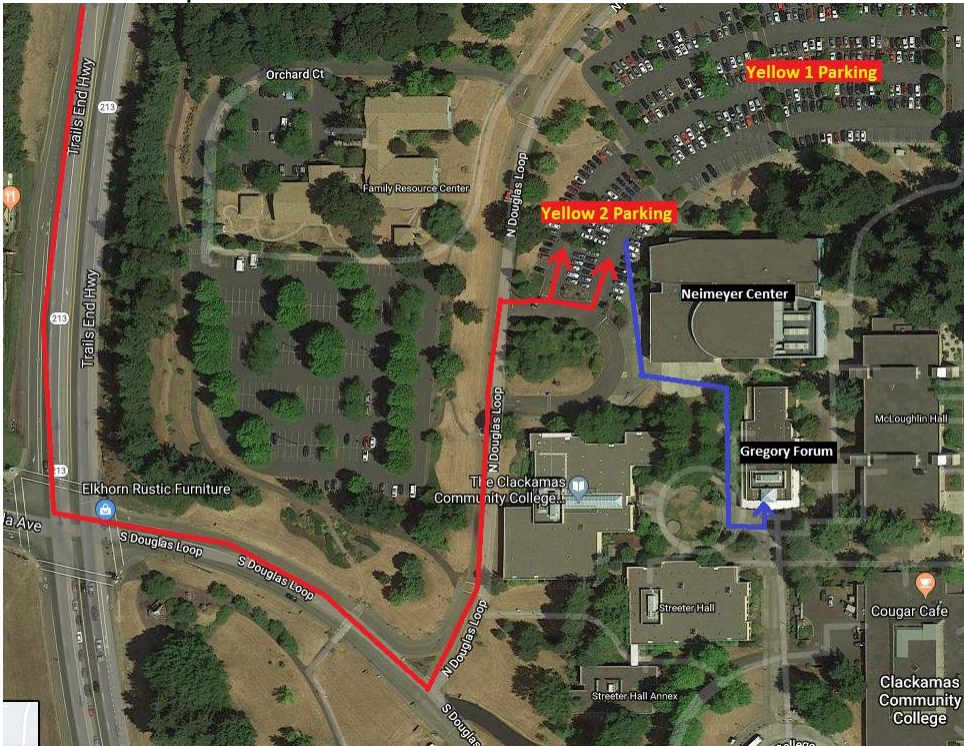

Walking directions from the parking lot to the GPFS Flute Fair in Gregory Forum at Clackamas Community College.

Overview map:

View in front of Niemeyer Center:

View towards directional sign:

Directions to Gregory Forum from sign:

View of the entrance at the front of Gregory Forum: